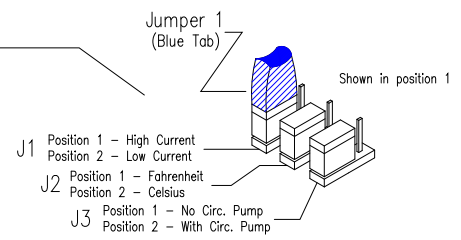

LEGEND	
	- 1/4" QUICK CONNECT
	- 1/4" QUICK CONNECT PIGGYBACK
	- FORK CONNECTOR
	- RING CONNECTOR
	- SOCKET CONNECTOR
	- PIN CONNECTOR

INPUT: 240V, 60Hz, 50A, 221°F (105°C)

HYDRO-QUIP
CORONA, CA (951) 273-7575

A disconnect means must be installed within sight from the equipment and at least five feet (1.52m) from the inside walls of pool, spa, or hot tub.

Drawn BH	Rev 9	Wire Color Code B - Black G - Green Br - Brown Bl - Blue R - Red V - Violet O - Orange W - White Y - Yellow Gr - Gray
Date	08.16.06	
Diagram No.	6814	