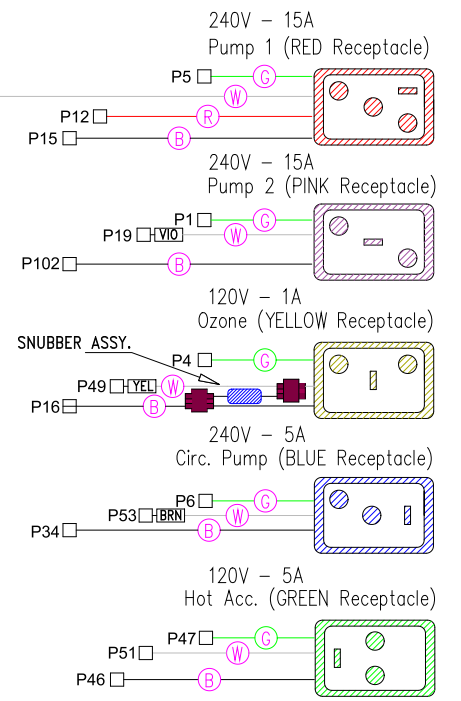

LEGEND	
	- 1/4" QUICK CONNECT
	- 1/4" QUICK CONNECT PIGGYBACK
	- FORK CONNECTOR
	- RING CONNECTOR
	- SOCKET CONNECTOR
	- PIN CONNECTOR

INPUT: 240V, 60Hz, 50A, 221°F (105°C)

HYDRO-QUIP
CORONA, CA (951) 273-7575

A disconnect means must be installed within sight from the equipment and at least five feet (1.52m) from the inside walls of pool, spa, or hot tub.

Drawn BH	Rev 9	Wire Color Code B - Black G - Green Br - Brown Bl - Blue R - Red V - Violet O - Orange W - White Y - Yellow Gr - Gray
Date	08.16.06	
Diagram No.	6814	