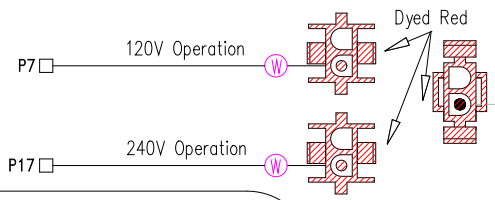

LEGEND	
	- 1/4" QUICK CONNECT
	- 1/4" QUICK CONNECT PIGGYBACK
	- FORK CONNECTOR
	- RING CONNECTOR
	- SOCKET CONNECTOR
	- PIN CONNECTOR

INPUT: 240V, 60Hz, 50A, 221°F (105°C)

HYDRO-QUIP
CORONA, CA (951) 273-7575

A disconnect means must be installed within sight from the equipment and at least five feet (1.52m) from the inside walls of pool, spa, or hot tub.

Drawn BH	Rev 9	Wire Color Code B - Black G - Green Br - Brown Bl - Blue R - Red V - Violet O - Orange W - White Y - Yellow Gr - Gray
Date	08.16.06	
Diagram No.	6814	