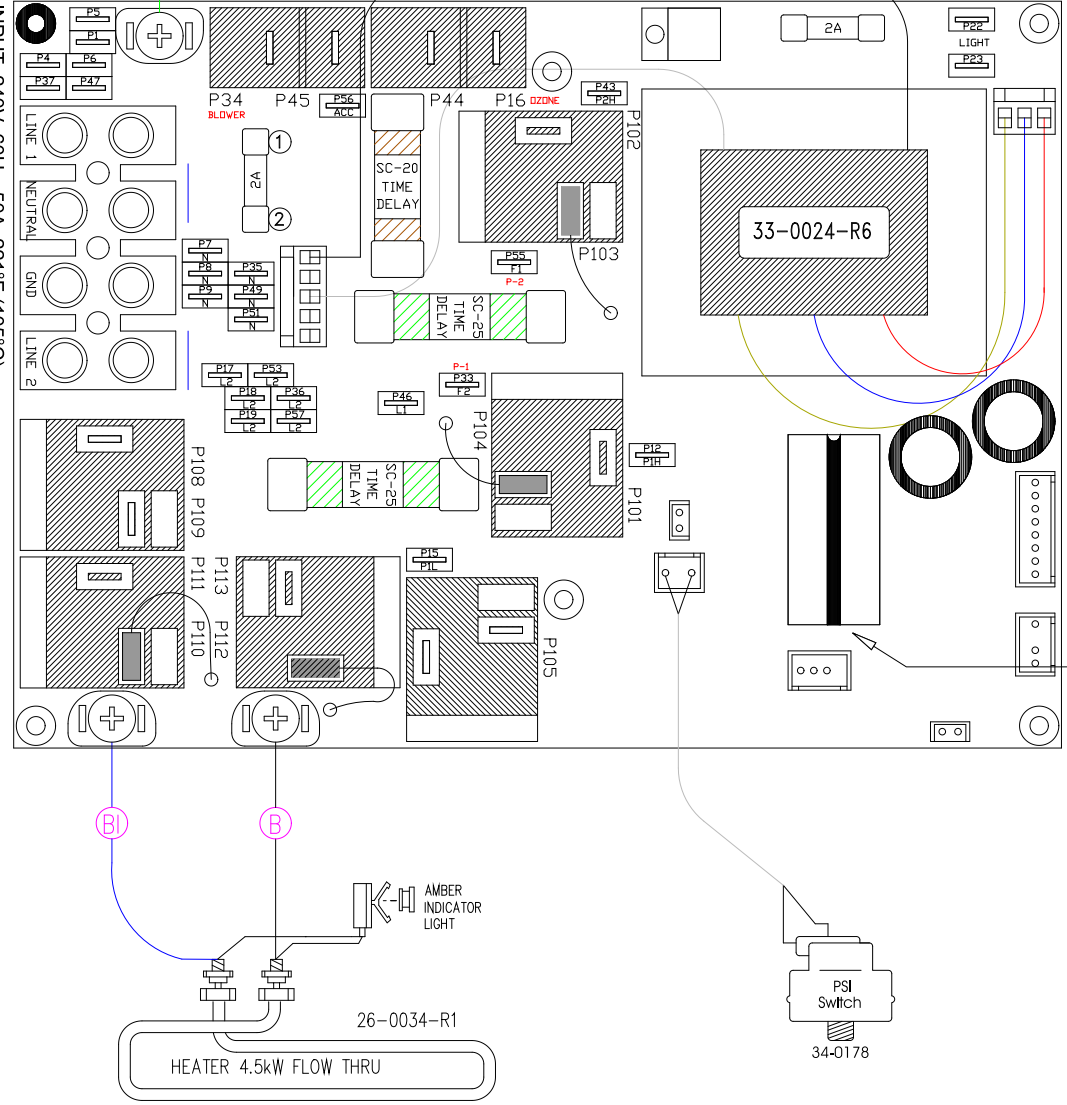

LEGEND	
	- 1/4" QUICK CONNECT
	- 1/4" QUICK CONNECT PIGGYBACK
	- FORK CONNECTOR
	- RING CONNECTOR
	- SOCKET CONNECTOR
	- PIN CONNECTOR

INPUT: 240V, 60Hz, 50A, 221°F (105°C)

HYDRO-QUIP
CORONA, CA (951) 273-7575

A disconnect means must be installed within sight from the equipment and at least five feet (1.52m) from the inside walls of pool, spa, or hot tub.

Drawn BH	Rev 9	Wire Color Code B - Black G - Green Br - Brown Bl - Blue R - Red V - Violet O - Orange W - White Y - Yellow Gr - Gray
Date	08.16.06	
Diagram No.	6814	